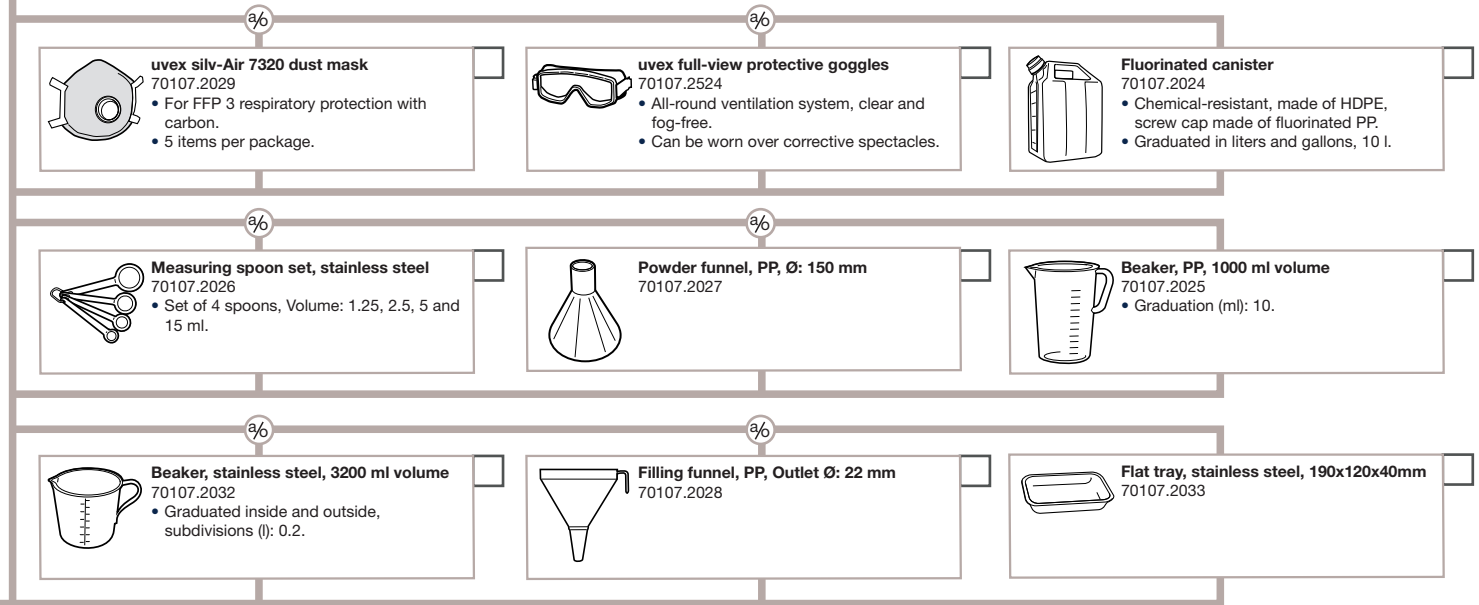

Equipotential bonding cable

	Equipotential bonding cable	
1.0 m	70105.5328	☐
2.0 m	70105.5348	☐
3.0 m	70105.5349	☐
6.0 m	70105.5350	☐
• Connecting leads for potential equalization. • On both ends with assembled right-angled, spring-loaded socket.		

Installation

Installation

- The equipment should be installed by a Getinge certified technician.
- To be quoted separately.

Service

Service contract

- To be specified by technical dept.

Training

Technical training

- For details contact your local representative.

Application training

- For details contact your local representative.